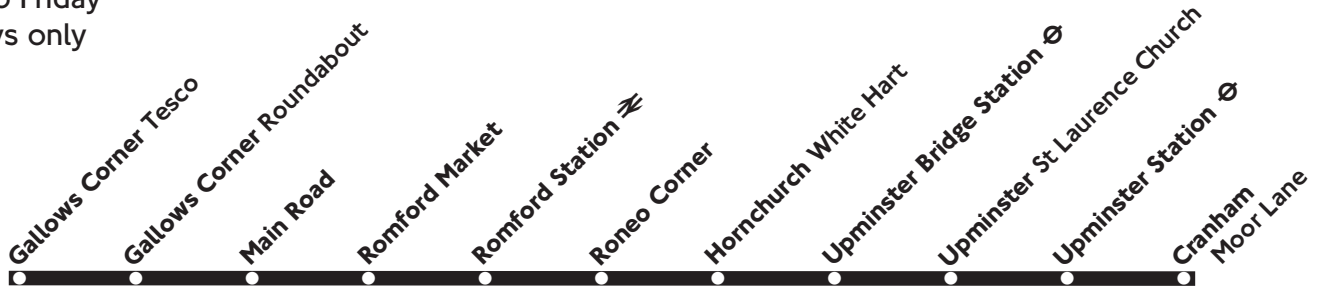

648

Gallows Corner - Romford - Cranham

Monday to Friday
Schooldays only

Monday - Friday

Schooldays only

Gallows Corner <i>Tesco</i>	---	0752
Gallows Corner <i>Roundabout</i>	---	0754
Romford Market	0753	0804
Romford Station ⇄	0757	0808
Roneo Corner	0801	0812
Hornchurch <i>White Hart</i>	0809	0821
Upminster <i>St Laurence Church</i>	0816	0829
Upminster Station ⊖	0819	0833
Cranham <i>Moor Lane</i>	0824	0839

No service on Saturday, Sunday or School and Public Holidays

Operated by First for London Buses 17.10.01(A) T6467O

648

Cranham - Romford - Gallows Corner

Monday to Friday
Schooldays only

Monday - Friday Schooldays only

Cranham <i>Moor Lane</i>	1550	1600
Upminster Station Ⓟ	1603	1613
Upminster <i>St Laurence Church</i>	1606	1616
Hornchurch <i>White Hart</i>	1613	1623
Roneo Corner	1622	1632
Romford Station Ⓡ	1627	1637
Romford Market	1631	1641
Gallows Corner <i>Roundabout</i>	---	1648
Gallows Corner <i>Tesco</i>	---	1651